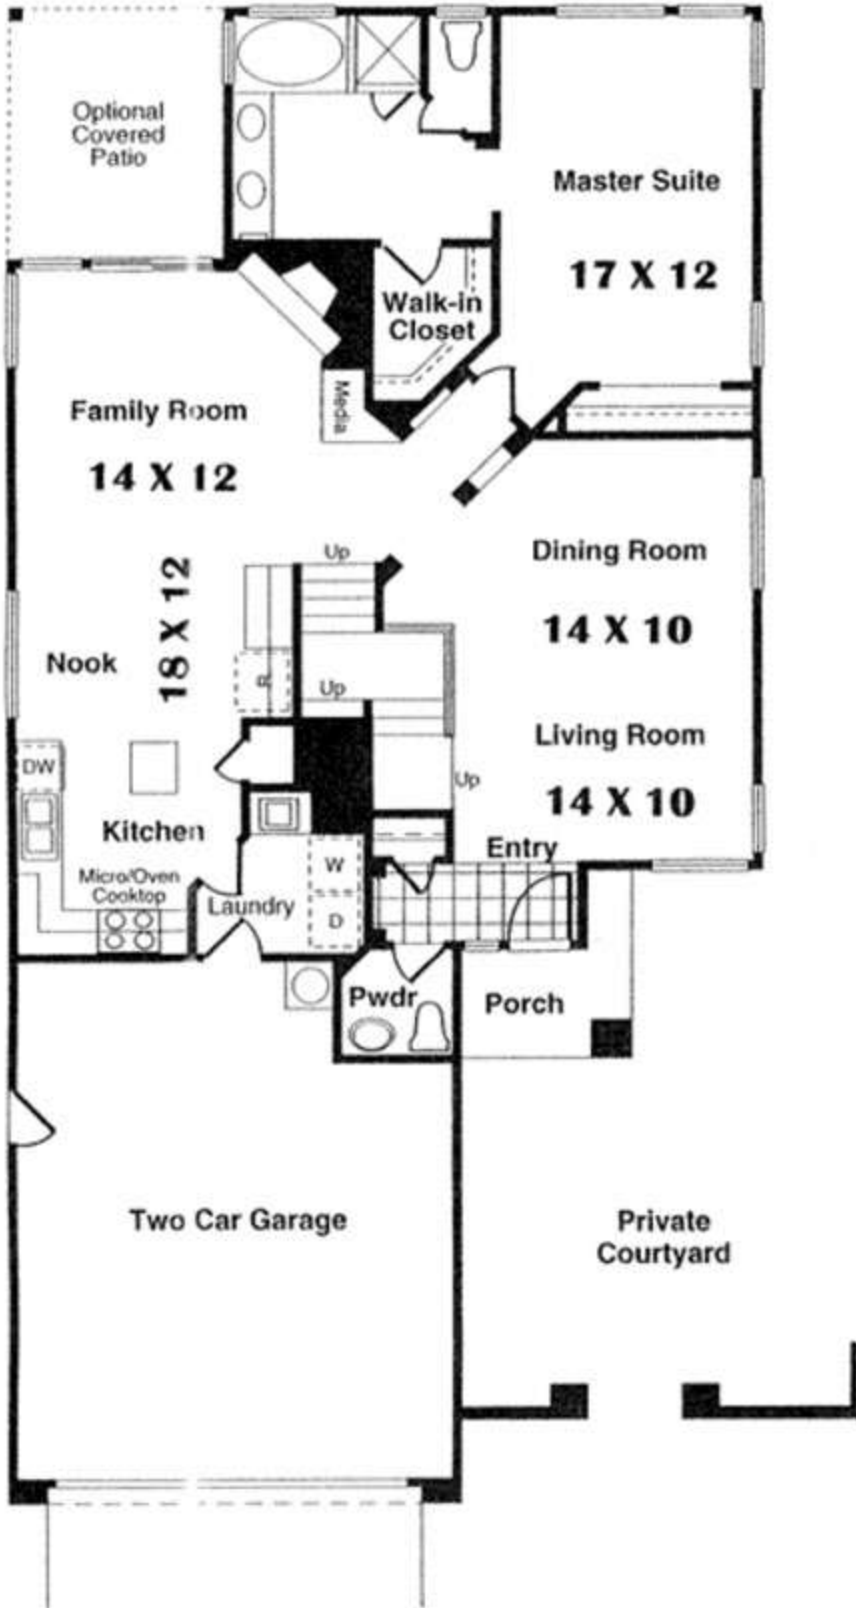

# Athos

2149-2368 sq feet

2 bedroom 2.5 bathrooms

Featuring loft/library

Or 2 bedroom, 2.5 bath + loft  
or 3 bed, 2.5 bath

2 car garage

Two Story