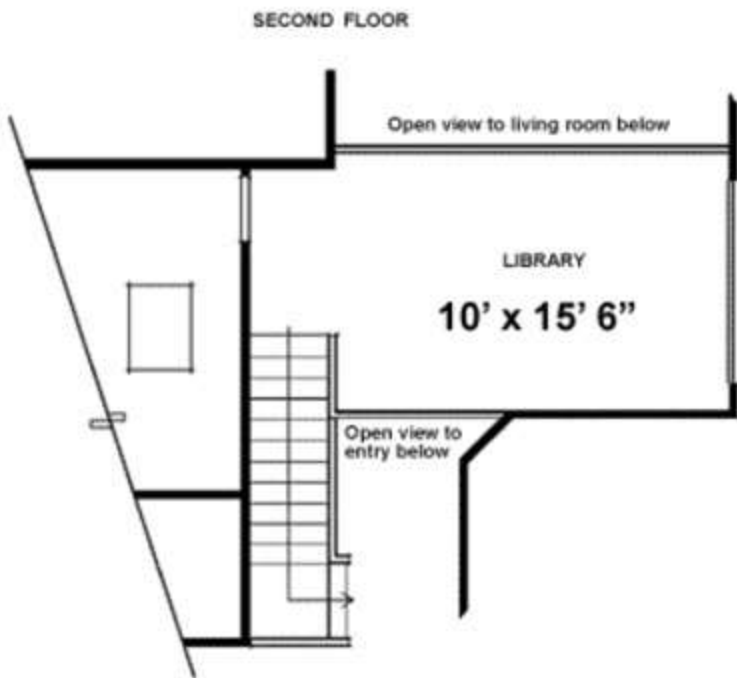

# Costa Smeralda

1790-1807 sq feet

2 bedroom, 2.5 bathrooms

Featuring 1 extra room/den

2 car garage