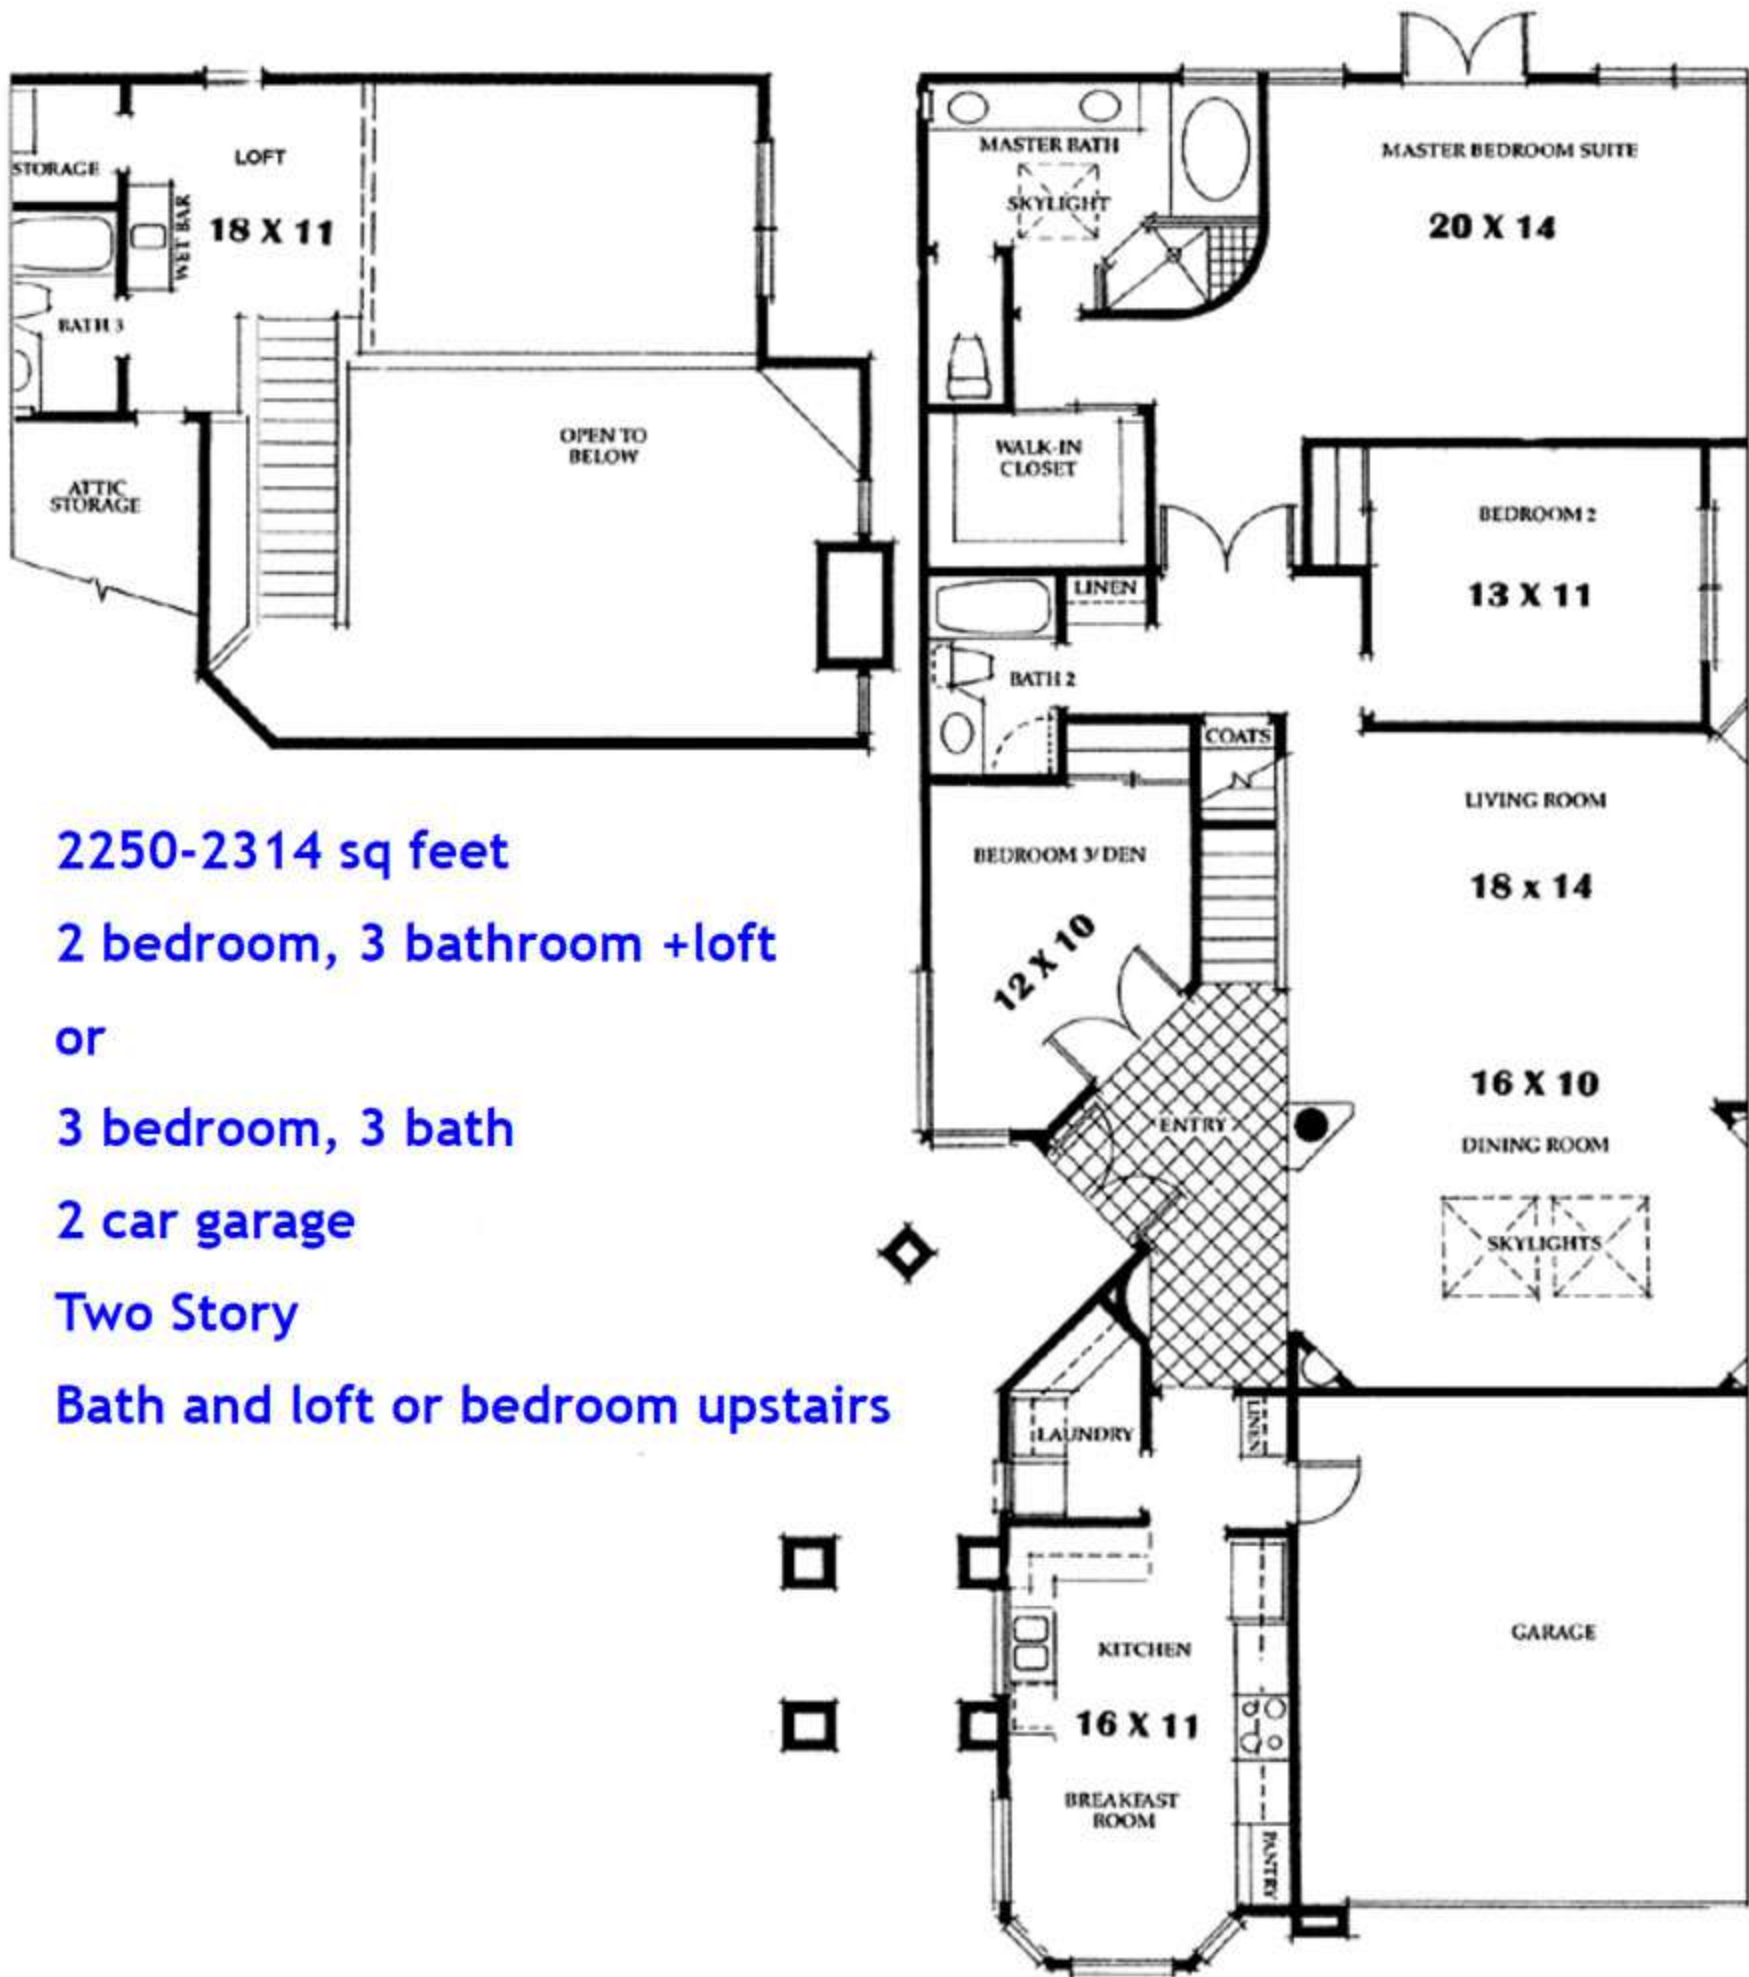

Mystra

Detached

2250-2314 sq feet

2 bedroom, 3 bathroom +loft

or

3 bedroom, 3 bath

2 car garage

Two Story

Bath and loft or bedroom upstairs